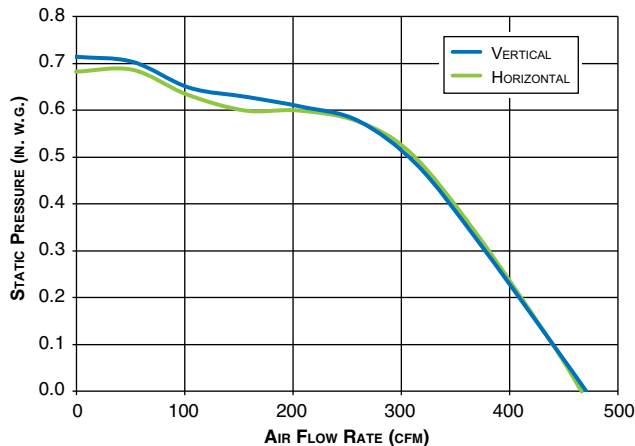

SPECIFICATIONS

WIDTH	STAINLESS STEEL	VOLTS	AMPS	CFM Max/Min	SONES Max/Min	DUCT
30"	RP130SSC	120	7.0	440/120	7.0/0.5	3 1/4" x 10"

OPTIONS

97017455	Replacement grease filters
ARP310	Air flow reducer (limits the airflow of the hood under 300 CFM)

Dimensions shown are in inches.

861988 09/09

SPECIFICATIONS

MODEL	RP1 SERIES
VOLTS	120 VAC
Hz	60
AMPS	7.0
CFM (HIGH SPEED)	440*
CFM (LOW SPEED)	120
SONES (HIGH SPEED)	7.0
SONE (LOW SPEED)	0.5
DUCTING SIZE	3¼" x 10"
2 SHIELDED HALOGEN BULBS	MR16, 120 V 50 W WITH GU10 BASE
WARRANTY	1 YEAR

*OPTIONAL ARP310 AIR FLOW REDUCER (LIMITS THE AIRFLOW OF THE HOOD UNDER 300 CFM).

DIMENSIONS

NOTE: DIMENSIONS SHOWN ARE IN INCHES.

AIR FLOW PERFORMANCE

HVI-2100 CERTIFIED RATINGS comply with new testing technologies and procedures prescribed by the Home Ventilating Institute, for off-the-shelf products, as they are available to consumers. Product performance is rated at 0.1 in. (2.54 mm) static pressure, based on tests conducted in a state-of-the-art test laboratory. Sones are a measure of humanly-perceived loudness, based on laboratory measurements.