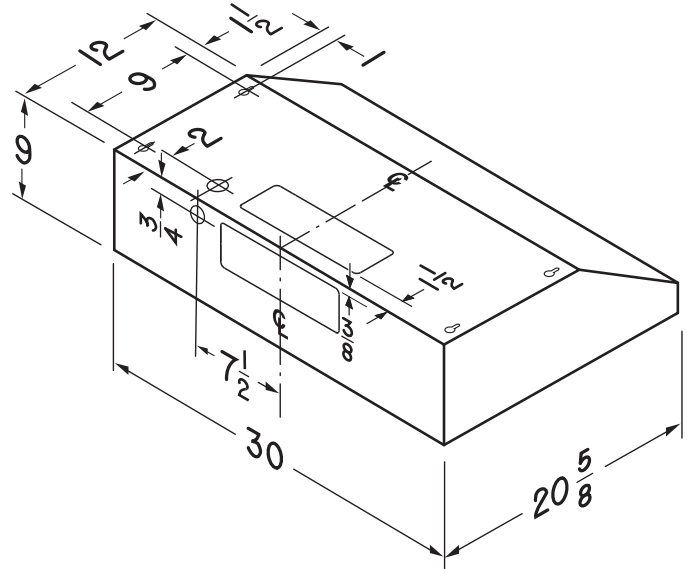

SPECIFICATIONS

WIDTH	STAINLESS STEEL	VOLTS	AMPS	CFM Max/Min	SONES Max/Min	DUCT
30"	RP130SSC	120	7.0	440/120	7.0/0.5	3 1/4" x 10"

OPTIONS

97017455	Replacement grease filters
ARP310	Air flow reducer (limits the airflow of the hood under 300 CFM)

Dimensions shown are in inches.

861988 09/09

SPECIFICATIONS

MODEL	RP1 SERIES
VOLTS	120 VAC
Hz	60
AMPS	7.0
CFM (HIGH SPEED)	440*
CFM (LOW SPEED)	120
SONES (HIGH SPEED)	7.0
SONE (LOW SPEED)	0.5
DUCTING SIZE	3¼" x 10"
2 SHIELDED HALOGEN BULBS	MR16, 120 V 50 W WITH GU10 BASE
WARRANTY	1 YEAR

*OPTIONAL ARP310 AIR FLOW REDUCER (LIMITS THE AIRFLOW OF THE HOOD UNDER 300 CFM).

DIMENSIONS

NOTE: DIMENSIONS SHOWN ARE IN INCHES.

AIR FLOW PERFORMANCE

HVI-2100 CERTIFIED RATINGS comply with new testing technologies and procedures prescribed by the Home Ventilating Institute, for off-the-shelf products, as they are available to consumers. Product performance is rated at 0.1 in. (2.54 mm) static pressure, based on tests conducted in a state-of-the-art test laboratory. Sones are a measure of humanly-perceived loudness, based on laboratory measurements.