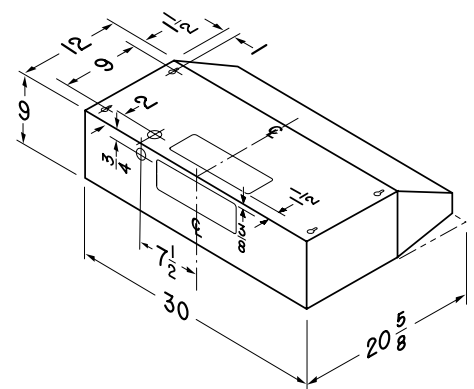

SPECIFICATIONS

WIDTH	STAINLESS STEEL	VOLTS	AMPS	CFM Max/Min	SONES Max/Min	DUCT
30"	RP130SSC	120	7.0	440/120	7.0/0.5	3 1/4" x 10"

OPTIONS

97017455	Replacement grease filters
ARP310	Air flow reducer (limits the airflow of the hood under 300 CFM)

Dimensions shown are in inches.

861988 09/09

SPECIFICATIONS

MODEL	RP1 SERIES
VOLTS	120 VAC
Hz	60
AMPS	7.0
CFM (HIGH SPEED)	440*
CFM (LOW SPEED)	120
SONES (HIGH SPEED)	7.0
SONE (LOW SPEED)	0.5
DUCTING SIZE	3¼" x 10"
2 SHIELDED HALOGEN BULBS	MR16, 120 V 50 W WITH GU10 BASE
WARRANTY	1 YEAR

*OPTIONAL ARP310 AIR FLOW REDUCER (LIMITS THE AIRFLOW OF THE HOOD UNDER 300 CFM).

DIMENSIONS

NOTE: DIMENSIONS SHOWN ARE IN INCHES.

AIR FLOW PERFORMANCE

HVI-2100 CERTIFIED RATINGS comply with new testing technologies and procedures prescribed by the Home Ventilating Institute, for off-the-shelf products, as they are available to consumers. Product performance is rated at 0.1 in. (2.54 mm) static pressure, based on tests conducted in a state-of-the-art test laboratory. Sones are a measure of humanly-perceived loudness, based on laboratory measurements.