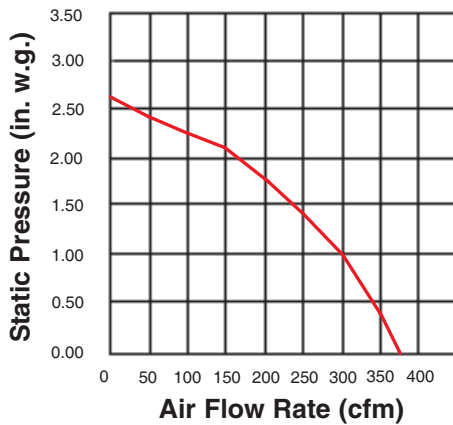

8742885 09/09

SPECIFICATIONS

MODEL	RM52000 SERIES
VOLTS	120 VAC
Hz	60
AMPS	3.1
CFM	370*
SONES	7.0
DUCTING SIZE	6" ROUND
2 HALOGEN BULBS	TYPE T4, 20 W, 12 V
WARRANTY	1 YEAR

*OPTIONAL ARP6 AIR FLOW REDUCER
(LIMITS THE AIRFLOW OF THE HOOD UNDER 300 CFM).

DIMENSIONS

NOTE: DIMENSIONS SHOWN ARE IN INCHES.

AIR FLOW PERFORMANCE

HVI-2100 CERTIFIED RATINGS comply with new testing technologies and procedures prescribed by the Home Ventilating Institute, for off-the-shelf products, as they are available to consumers. Product performance is rated at 0.1 in. (2.54 mm) static pressure, based on tests conducted in a state-of-the-art test laboratory. Sones are a measure of humanly-perceived loudness, based on laboratory measurements.