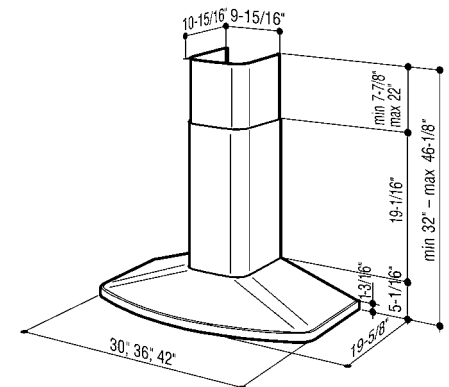

SPECIFICATIONS

WIDTH	STAINLESS STEEL	VOLTS	AMPS	CFM Max/Min	SONES Max/Min	DUCT
30"	RM523004	120	3.1	370	7.0	6" round
36"	RM523604	120	3.1	370	7.0	6" round
42"	RM524204	120	3.1	370	7.0	6" round

OPTIONS

RFX5204	Flue Extension 10' ceiling
RRK51	Non-Ducted Kit
FILTERSQUARE	Replacement Charcoal Filter
B08087294	Replacement Aluminum Filter
ARP6	Air flow reducer (limits the airflow of the hood under 300 CFM)

8742885 09/09

SPECIFICATIONS

MODEL	RM52000 SERIES
VOLTS	120 VAC
Hz	60
AMPS	3.1
CFM	370*
SONES	7.0
DUCTING SIZE	6" ROUND
2 HALOGEN BULBS	TYPE T4, 20 W, 12 V
WARRANTY	1 YEAR

*OPTIONAL ARP6 AIR FLOW REDUCER
(LIMITS THE AIRFLOW OF THE HOOD UNDER 300 CFM).

DIMENSIONS

NOTE: DIMENSIONS SHOWN ARE IN INCHES.

AIR FLOW PERFORMANCE

HVI-2100 CERTIFIED RATINGS comply with new testing technologies and procedures prescribed by the Home Ventilating Institute, for off-the-shelf products, as they are available to consumers. Product performance is rated at 0.1 in. (2.54 mm) static pressure, based on tests conducted in a state-of-the-art test laboratory. Sones are a measure of humanly-perceived loudness, based on laboratory measurements.