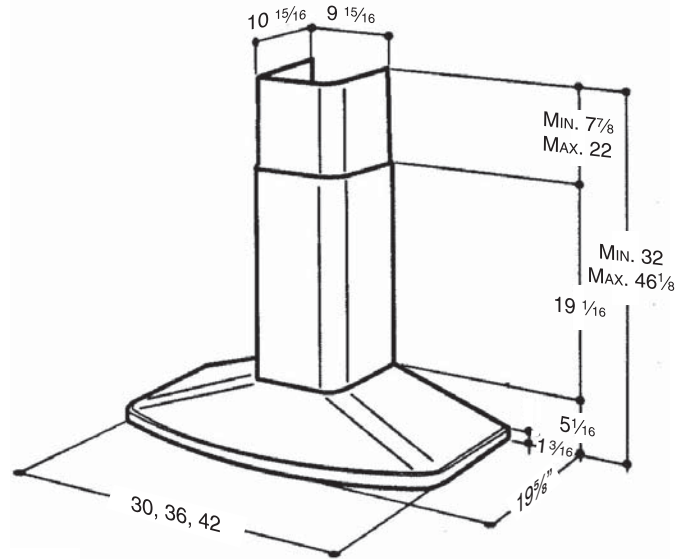

SPECIFICATIONS

WIDTH	STAINLESS STEEL	VOLTS	AMPS	CFM Max/Min	SONES Max/Min	DUCT
30"	RM523004	120	3.1	370	7.0	6" round
36"	RM523604	120	3.1	370	7.0	6" round
42"	RM524204	120	3.1	370	7.0	6" round

OPTIONS

RFX5204	Flue Extension 10' ceiling
RRK51	Non-Ducted Kit
FILTERSQUARE	Replacement Charcoal Filter
B08087294	Replacement Aluminum Filter
ARP6	Air flow reducer (limits the airflow of the hood under 300 CFM)

8742885 09/09

SPECIFICATIONS

MODEL	RM52000 SERIES
VOLTS	120 VAC
Hz	60
AMPS	3.1
CFM	370*
SONES	7.0
DUCTING SIZE	6" ROUND
2 HALOGEN BULBS	TYPE T4, 20 W, 12 V
WARRANTY	1 YEAR

*OPTIONAL ARP6 AIR FLOW REDUCER
(LIMITS THE AIRFLOW OF THE HOOD UNDER 300 CFM).

DIMENSIONS

NOTE: DIMENSIONS SHOWN ARE IN INCHES.

AIR FLOW PERFORMANCE

HVI-2100 CERTIFIED RATINGS comply with new testing technologies and procedures prescribed by the Home Ventilating Institute, for off-the-shelf products, as they are available to consumers. Product performance is rated at 0.1 in. (2.54 mm) static pressure, based on tests conducted in a state-of-the-art test laboratory. Sones are a measure of humanly-perceived loudness, based on laboratory measurements.